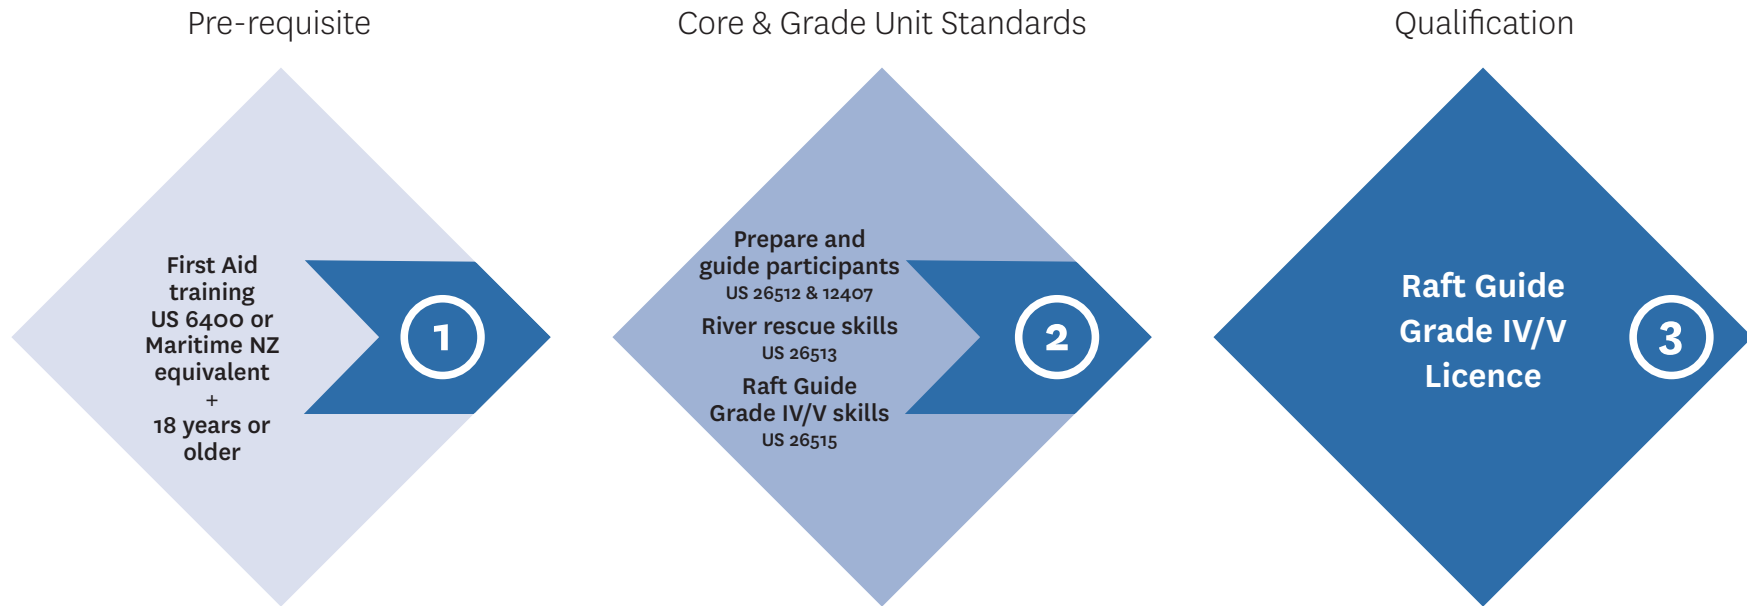

Qualification Pathway - Raft Guide Grade II

Scope: Guide clients on Grade I and II rivers with a trip leader of National Raft Guide Grade III or IV/V on the same trip

Qualification Pathway - Raft Guide Grade III

Scope: Guide clients on rivers up to and including Grade III under the supervision of a Senior Raft Guide Grade III or Senior Raft Guide Grade IV/V on the same trip

Qualification Pathway - Raft Guide Grade IV/V

Scope: Guide clients on rivers up to and including Grade IV/V under the supervision of a Senior Raft Guide Grade IV/V on the same trip

Qualification Pathway - Senior Raft Guide Grade III

Scope: Guide clients on rivers up to and including Grade III. Lead trips (supervision guides) on rivers up to and including Grade III

Scope: Guide clients on Grade III or above rivers under the supervision of a Senior Whitewater Boarding guide

Qualification Pathway - Senior Boarding Guide Grade III or above

Scope: Guide clients on rivers up to and including Grade III/IV. Lead trips (supervise guides) on rivers up to and including Grade III or above