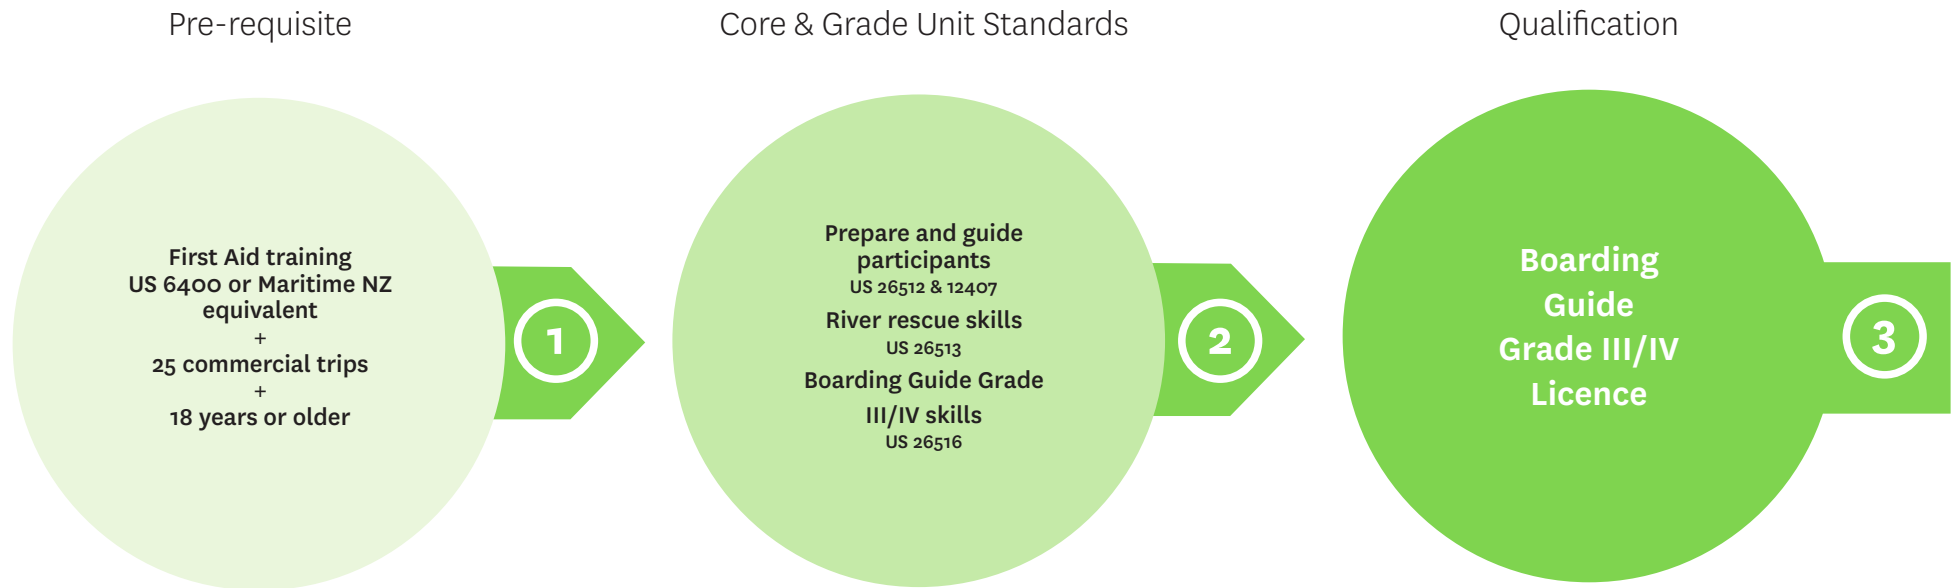

Scope: Guide clients on rivers up to and including Grade III under the supervision of a Senior Raft Guide Grade III or Senior Raft Guide Grade IV/V on the same trip

Qualification Pathway - Raft Guide Grade IV/V

Scope: Guide clients on rivers up to and including Grade IV/V under the supervision of a Senior Raft Guide Grade IV/V on the same trip

Qualification Pathway - Senior Raft Guide Grade III

Scope: Guide clients on rivers up to and including Grade III. Lead trips (supervision guides) on rivers up to and including Grade III

Qualification Pathway - Senior Raft Guide Grade IV/V

Scope: Guide clients on rivers up to and including Grade IV/V. Lead trips (supervise guides) on rivers up to and including Grade IV/V

Qualification Pathway - Boarding Guide Grade III or above

Scope: Guide clients on Grade III or above rivers under the supervision of a Senior Whitewater Boarding guide

Qualification Pathway - Senior Boarding Guide Grade III or above

Scope: Guide clients on rivers up to and including Grade III/IV. Lead trips (supervise guides) on rivers up to and including Grade III or above