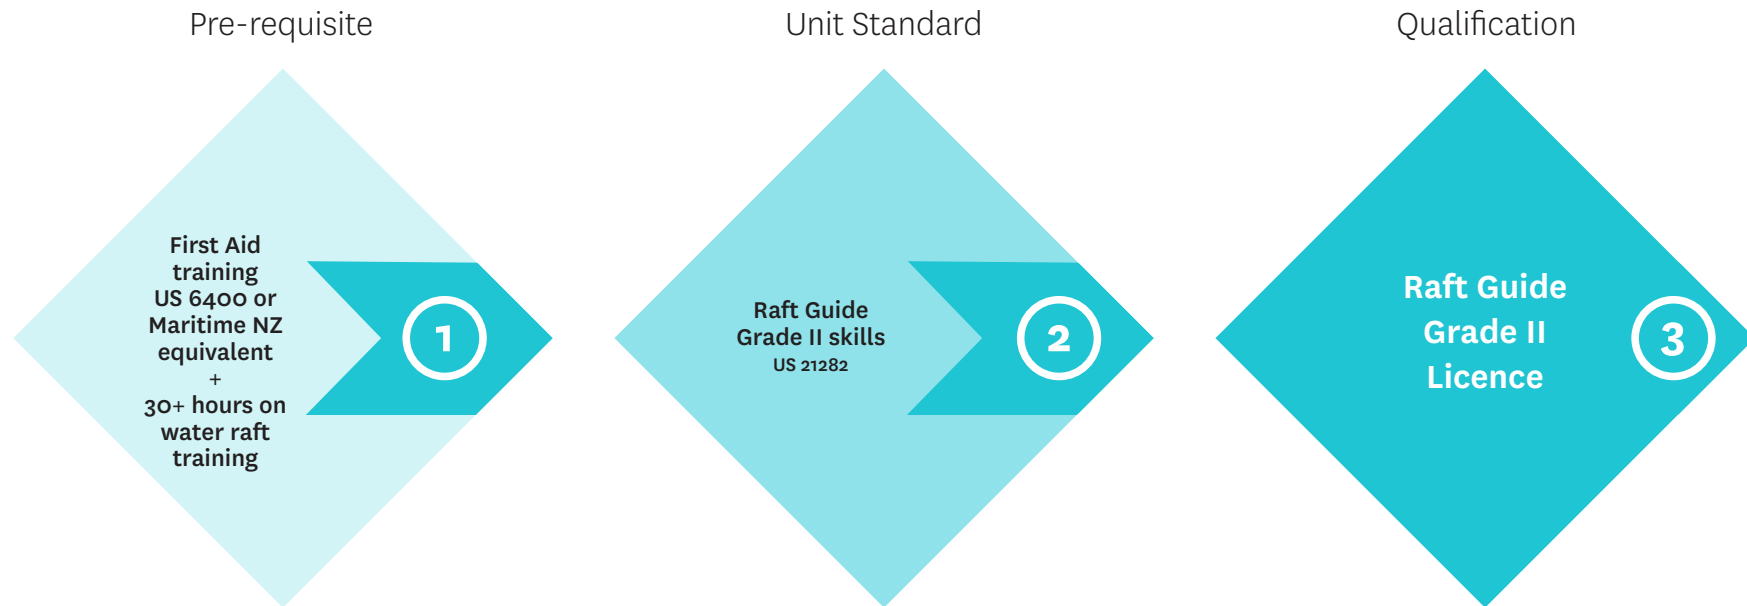

Qualification Pathway - Raft Guide Grade II

Scope: Guide clients on Grade I and II rivers with a trip leader of National Raft Guide Grade III or IV/V on the same trip

Qualification Pathway - Raft Guide Grade III

Scope: Guide clients on rivers up to and including Grade III under the supervision of a Senior Raft Guide Grade III or Senior Raft Guide Grade IV/V on the same trip

Qualification Pathway - Raft Guide Grade IV/V

Scope: Guide clients on rivers up to and including Grade IV/V under the supervision of a Senior Raft Guide Grade IV/V on the same trip

Qualification Pathway - Senior Raft Guide Grade III

Scope: Guide clients on rivers up to and including Grade III. Lead trips (supervision guides) on rivers up to and including Grade III

Scope: Guide clients on Grade III or above rivers under the supervision of a Senior Whitewater Boarding guide

Qualification Pathway - Senior Boarding Guide Grade III or above

Scope: Guide clients on rivers up to and including Grade III/IV. Lead trips (supervise guides) on rivers up to and including Grade III or above