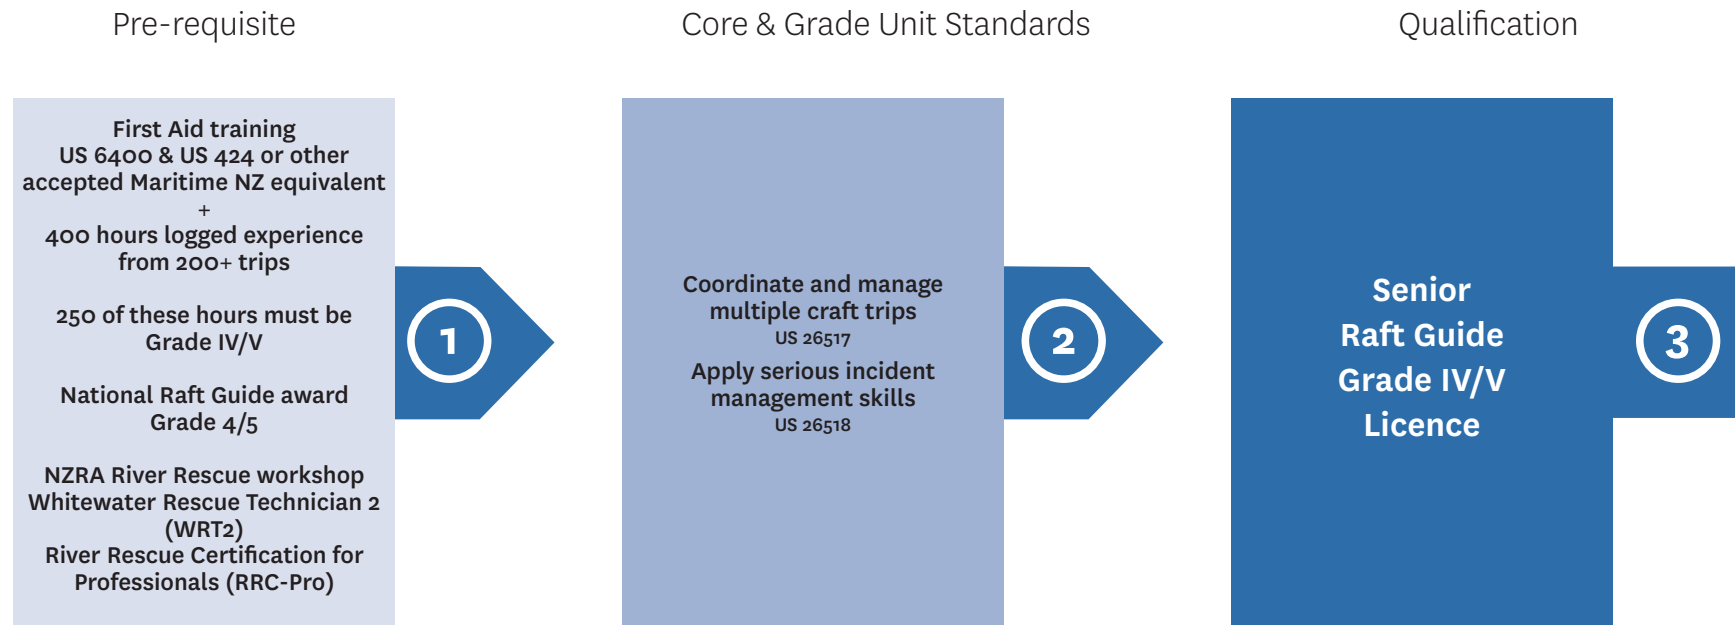

Scope: Guide clients on rivers up to and including Grade III under the supervision of a Senior Raft Guide Grade III or Senior Raft Guide Grade IV/V on the same trip

Qualification Pathway - Raft Guide Grade IV/V

Scope: Guide clients on rivers up to and including Grade IV/V under the supervision of a Senior Raft Guide Grade IV/V on the same trip

Qualification Pathway - Senior Raft Guide Grade III

Scope: Guide clients on rivers up to and including Grade III. Lead trips (supervision guides) on rivers up to and including Grade III

Qualification Pathway - Senior Raft Guide Grade IV/V

Scope: Guide clients on rivers up to and including Grade IV/V. Lead trips (supervise guides) on rivers up to and including Grade IV/V

Qualification Pathway - Boarding Guide Grade III or above

Scope: Guide clients on Grade III or above rivers under the supervision of a Senior Whitewater Boarding guide

Qualification Pathway - Senior Boarding Guide Grade III or above

Scope: Guide clients on rivers up to and including Grade III/IV. Lead trips (supervise guides) on rivers up to and including Grade III or above