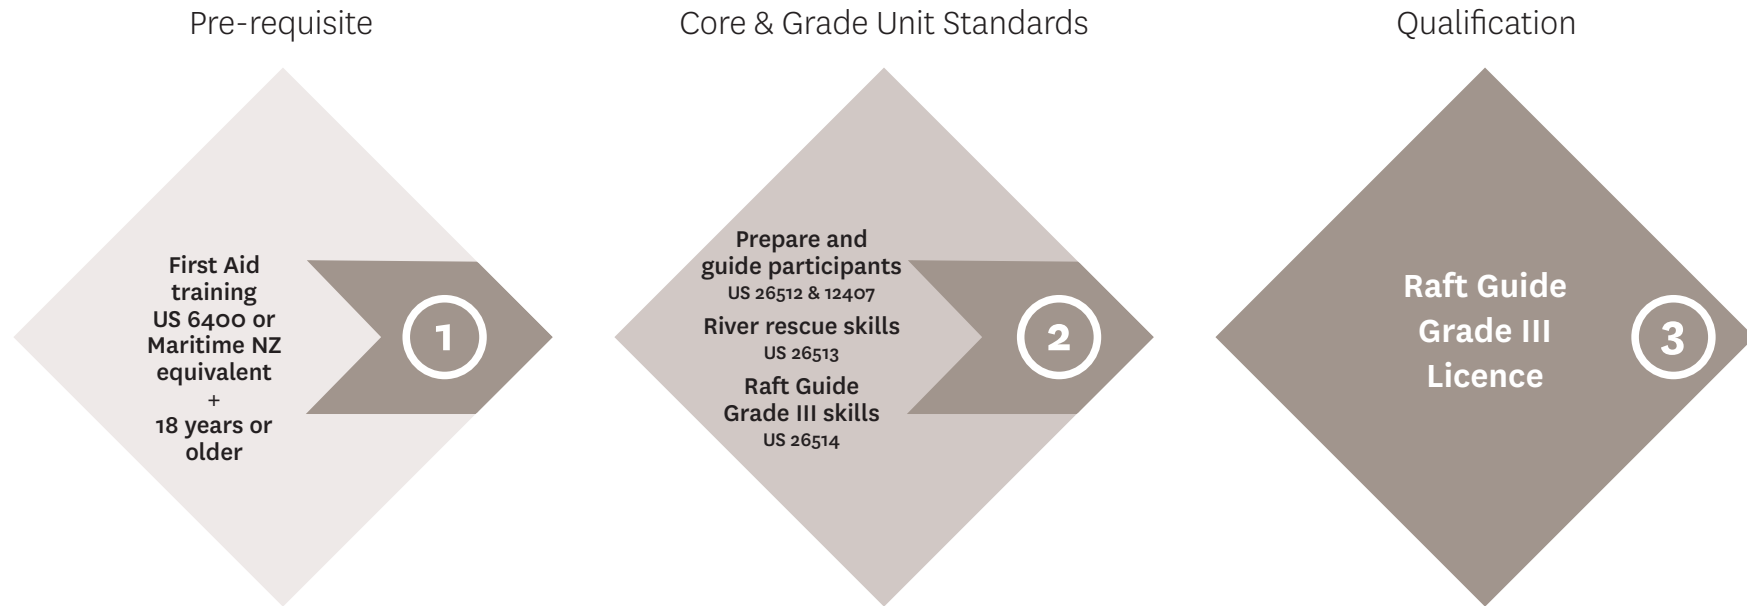

Qualification Pathway - Raft Guide Grade II

Scope: Guide clients on Grade I and II rivers with a trip leader of National Raft Guide Grade III or IV/V on the same trip

Qualification Pathway - Raft Guide Grade III

Scope: Guide clients on rivers up to and including Grade III under the supervision of a Senior Raft Guide Grade III or Senior Raft Guide Grade IV/V on the same trip

Qualification Pathway - Raft Guide Grade IV/V

Scope: Guide clients on rivers up to and including Grade IV/V under the supervision of a Senior Raft Guide Grade IV/V on the same trip

Qualification Pathway - Senior Raft Guide Grade III

Scope: Guide clients on rivers up to and including Grade III. Lead trips (supervision guides) on rivers up to and including Grade III

Scope: Guide clients on Grade III or above rivers under the supervision of a Senior Whitewater Boarding guide

Qualification Pathway - Senior Boarding Guide Grade III or above

Scope: Guide clients on rivers up to and including Grade III/IV. Lead trips (supervise guides) on rivers up to and including Grade III or above