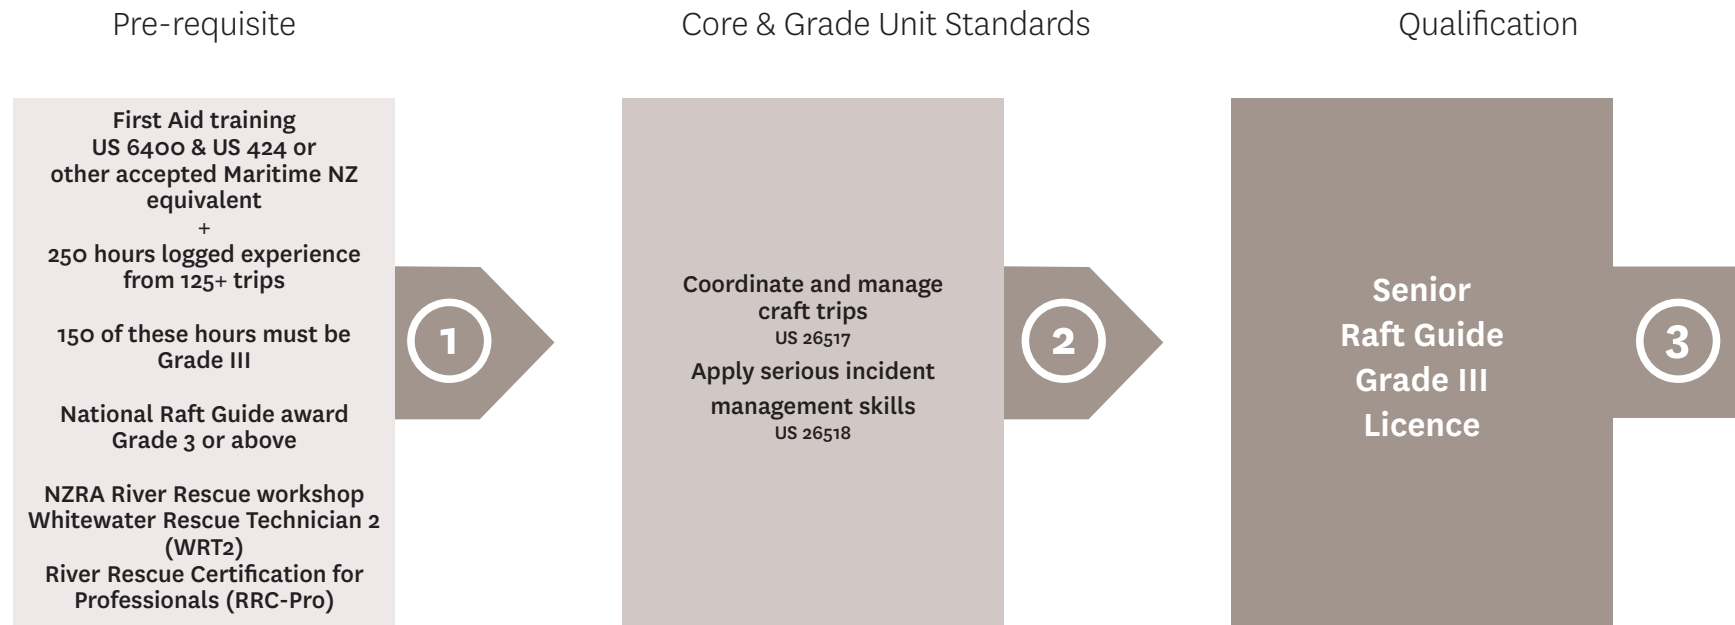

Qualification Pathway - Raft Guide Grade II

Scope: Guide clients on Grade I and II rivers with a trip leader of National Raft Guide Grade III or IV/V on the same trip

Qualification Pathway - Raft Guide Grade III

Scope: Guide clients on rivers up to and including Grade III under the supervision of a Senior Raft Guide Grade III or Senior Raft Guide Grade IV/V on the same trip

Qualification Pathway - Raft Guide Grade IV/V

Scope: Guide clients on rivers up to and including Grade IV/V under the supervision of a Senior Raft Guide Grade IV/V on the same trip

Qualification Pathway - Senior Raft Guide Grade III

Scope: Guide clients on rivers up to and including Grade III. Lead trips (supervision guides) on rivers up to and including Grade III

Scope: Guide clients on Grade III or above rivers under the supervision of a Senior Whitewater Boarding guide

Qualification Pathway - Senior Boarding Guide Grade III or above

Scope: Guide clients on rivers up to and including Grade III/IV. Lead trips (supervise guides) on rivers up to and including Grade III or above